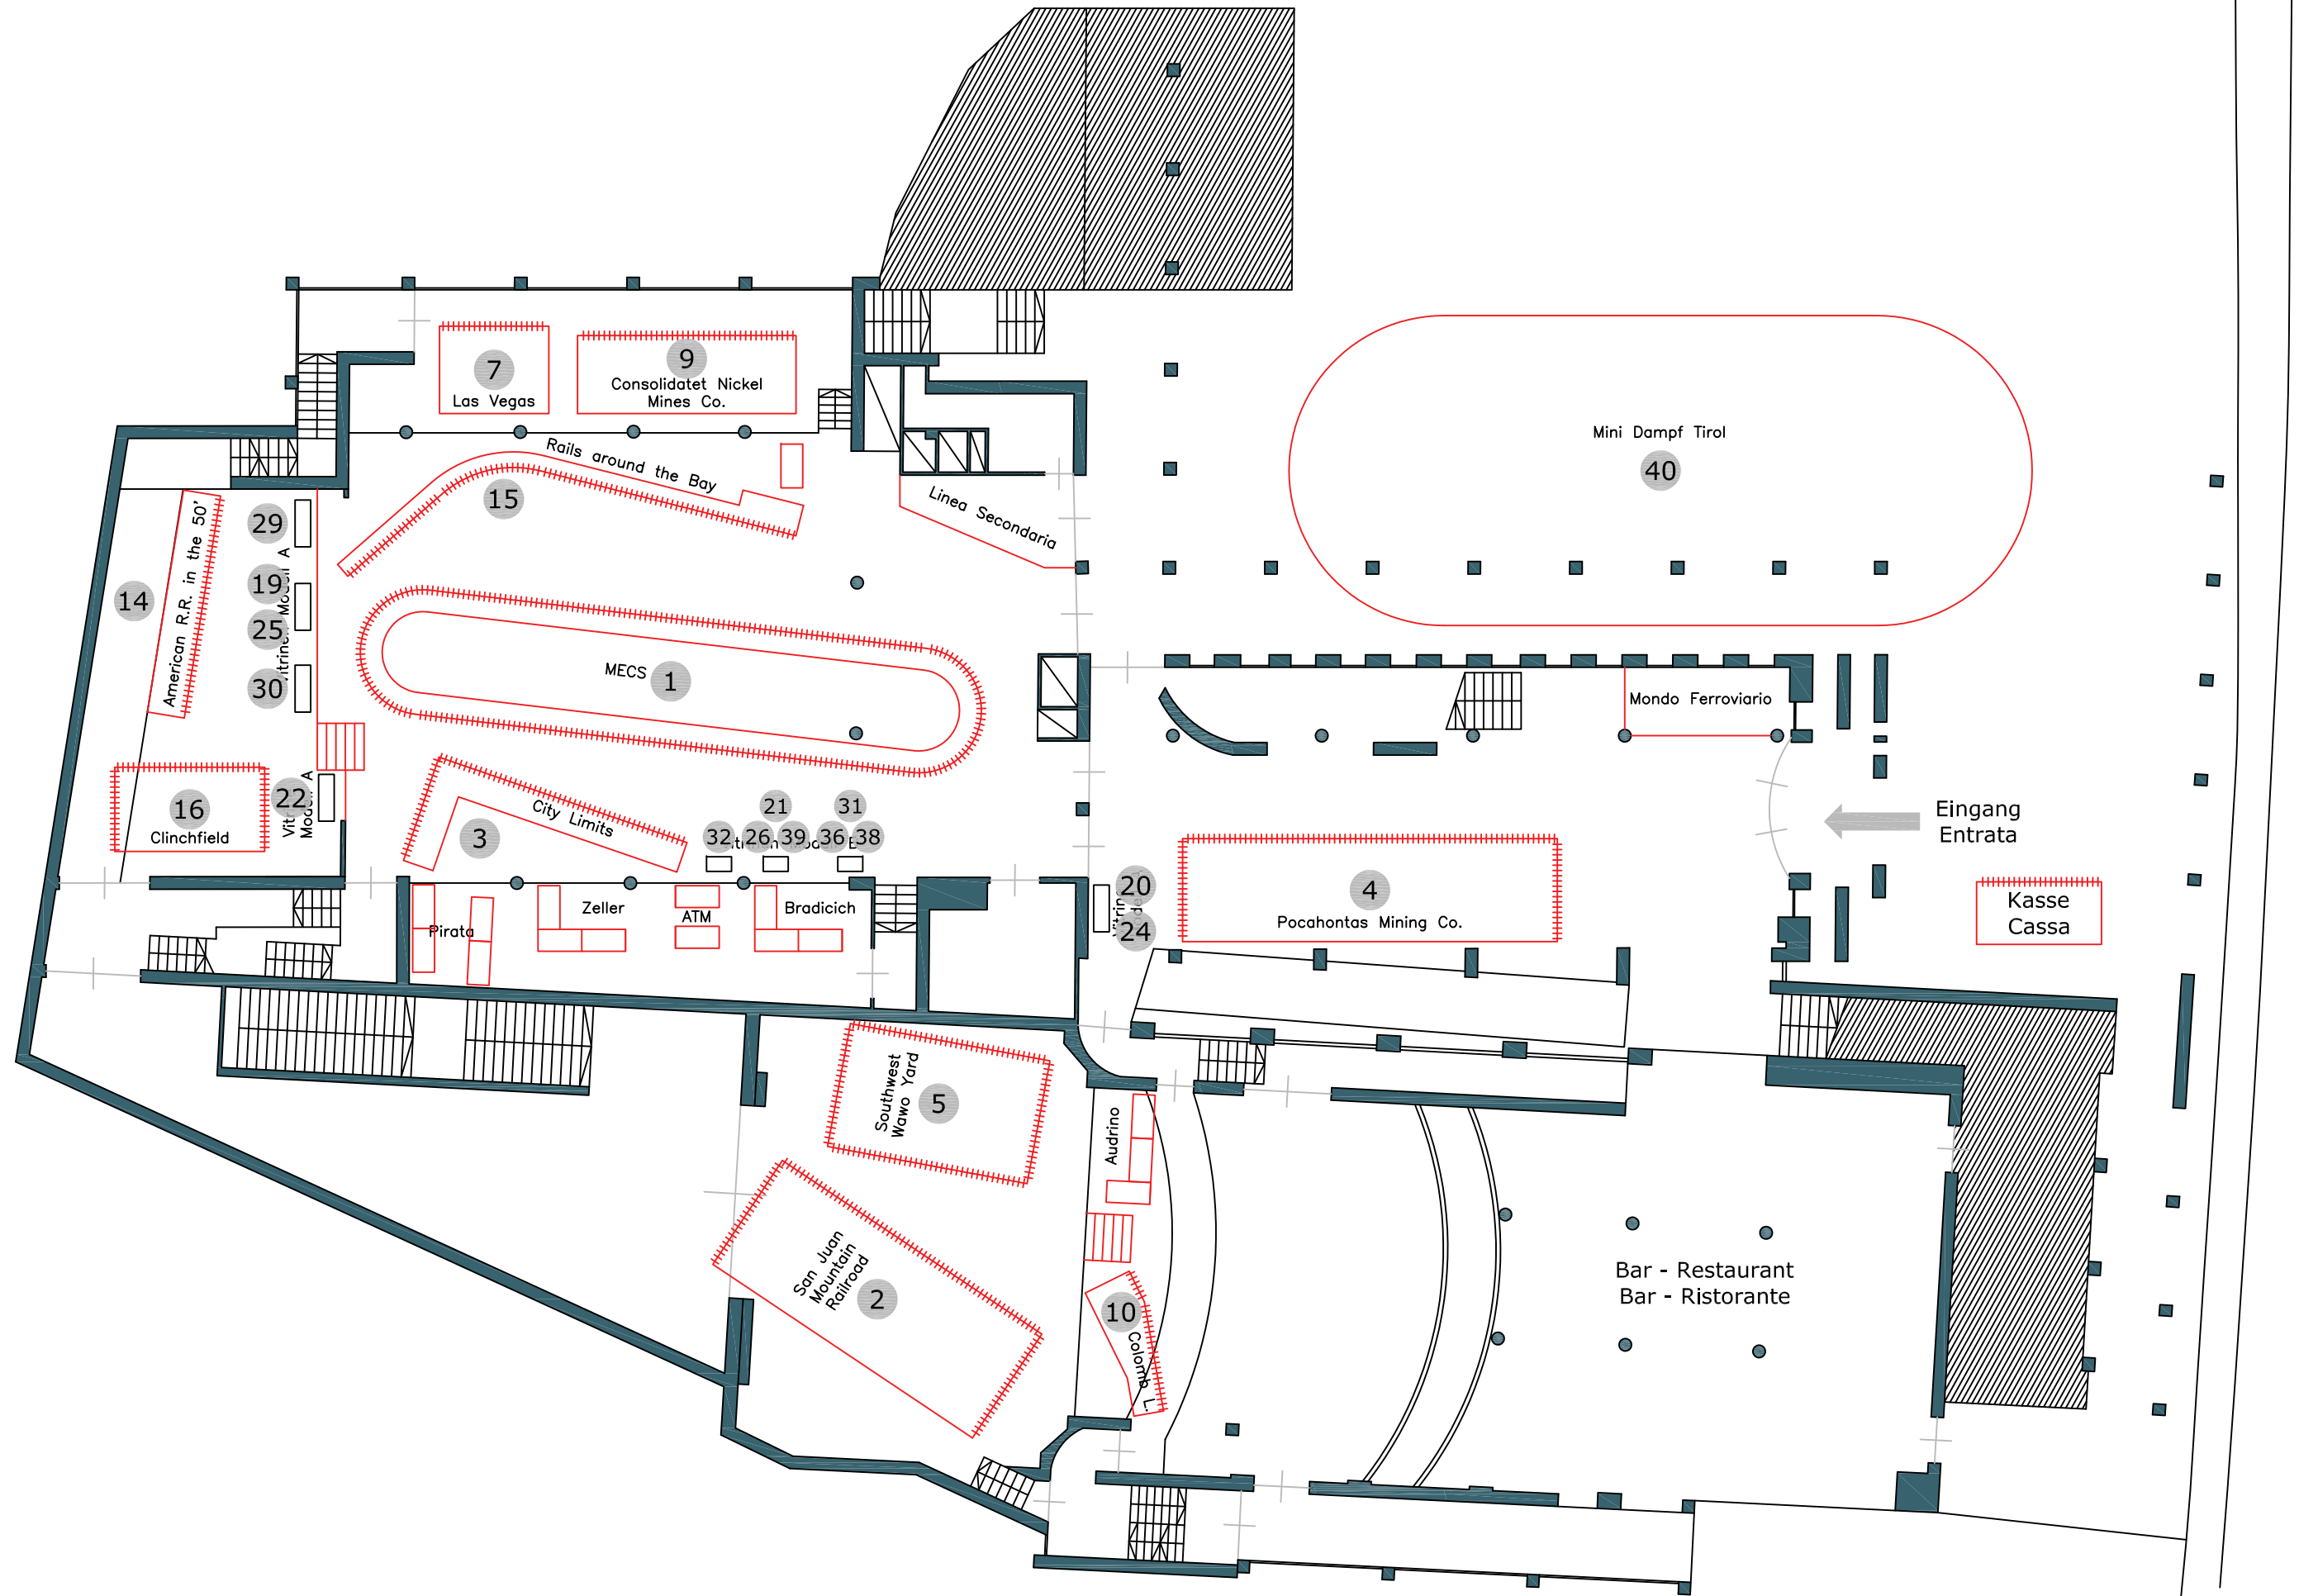

Kulturhaus Schlanders Erdgeschoss