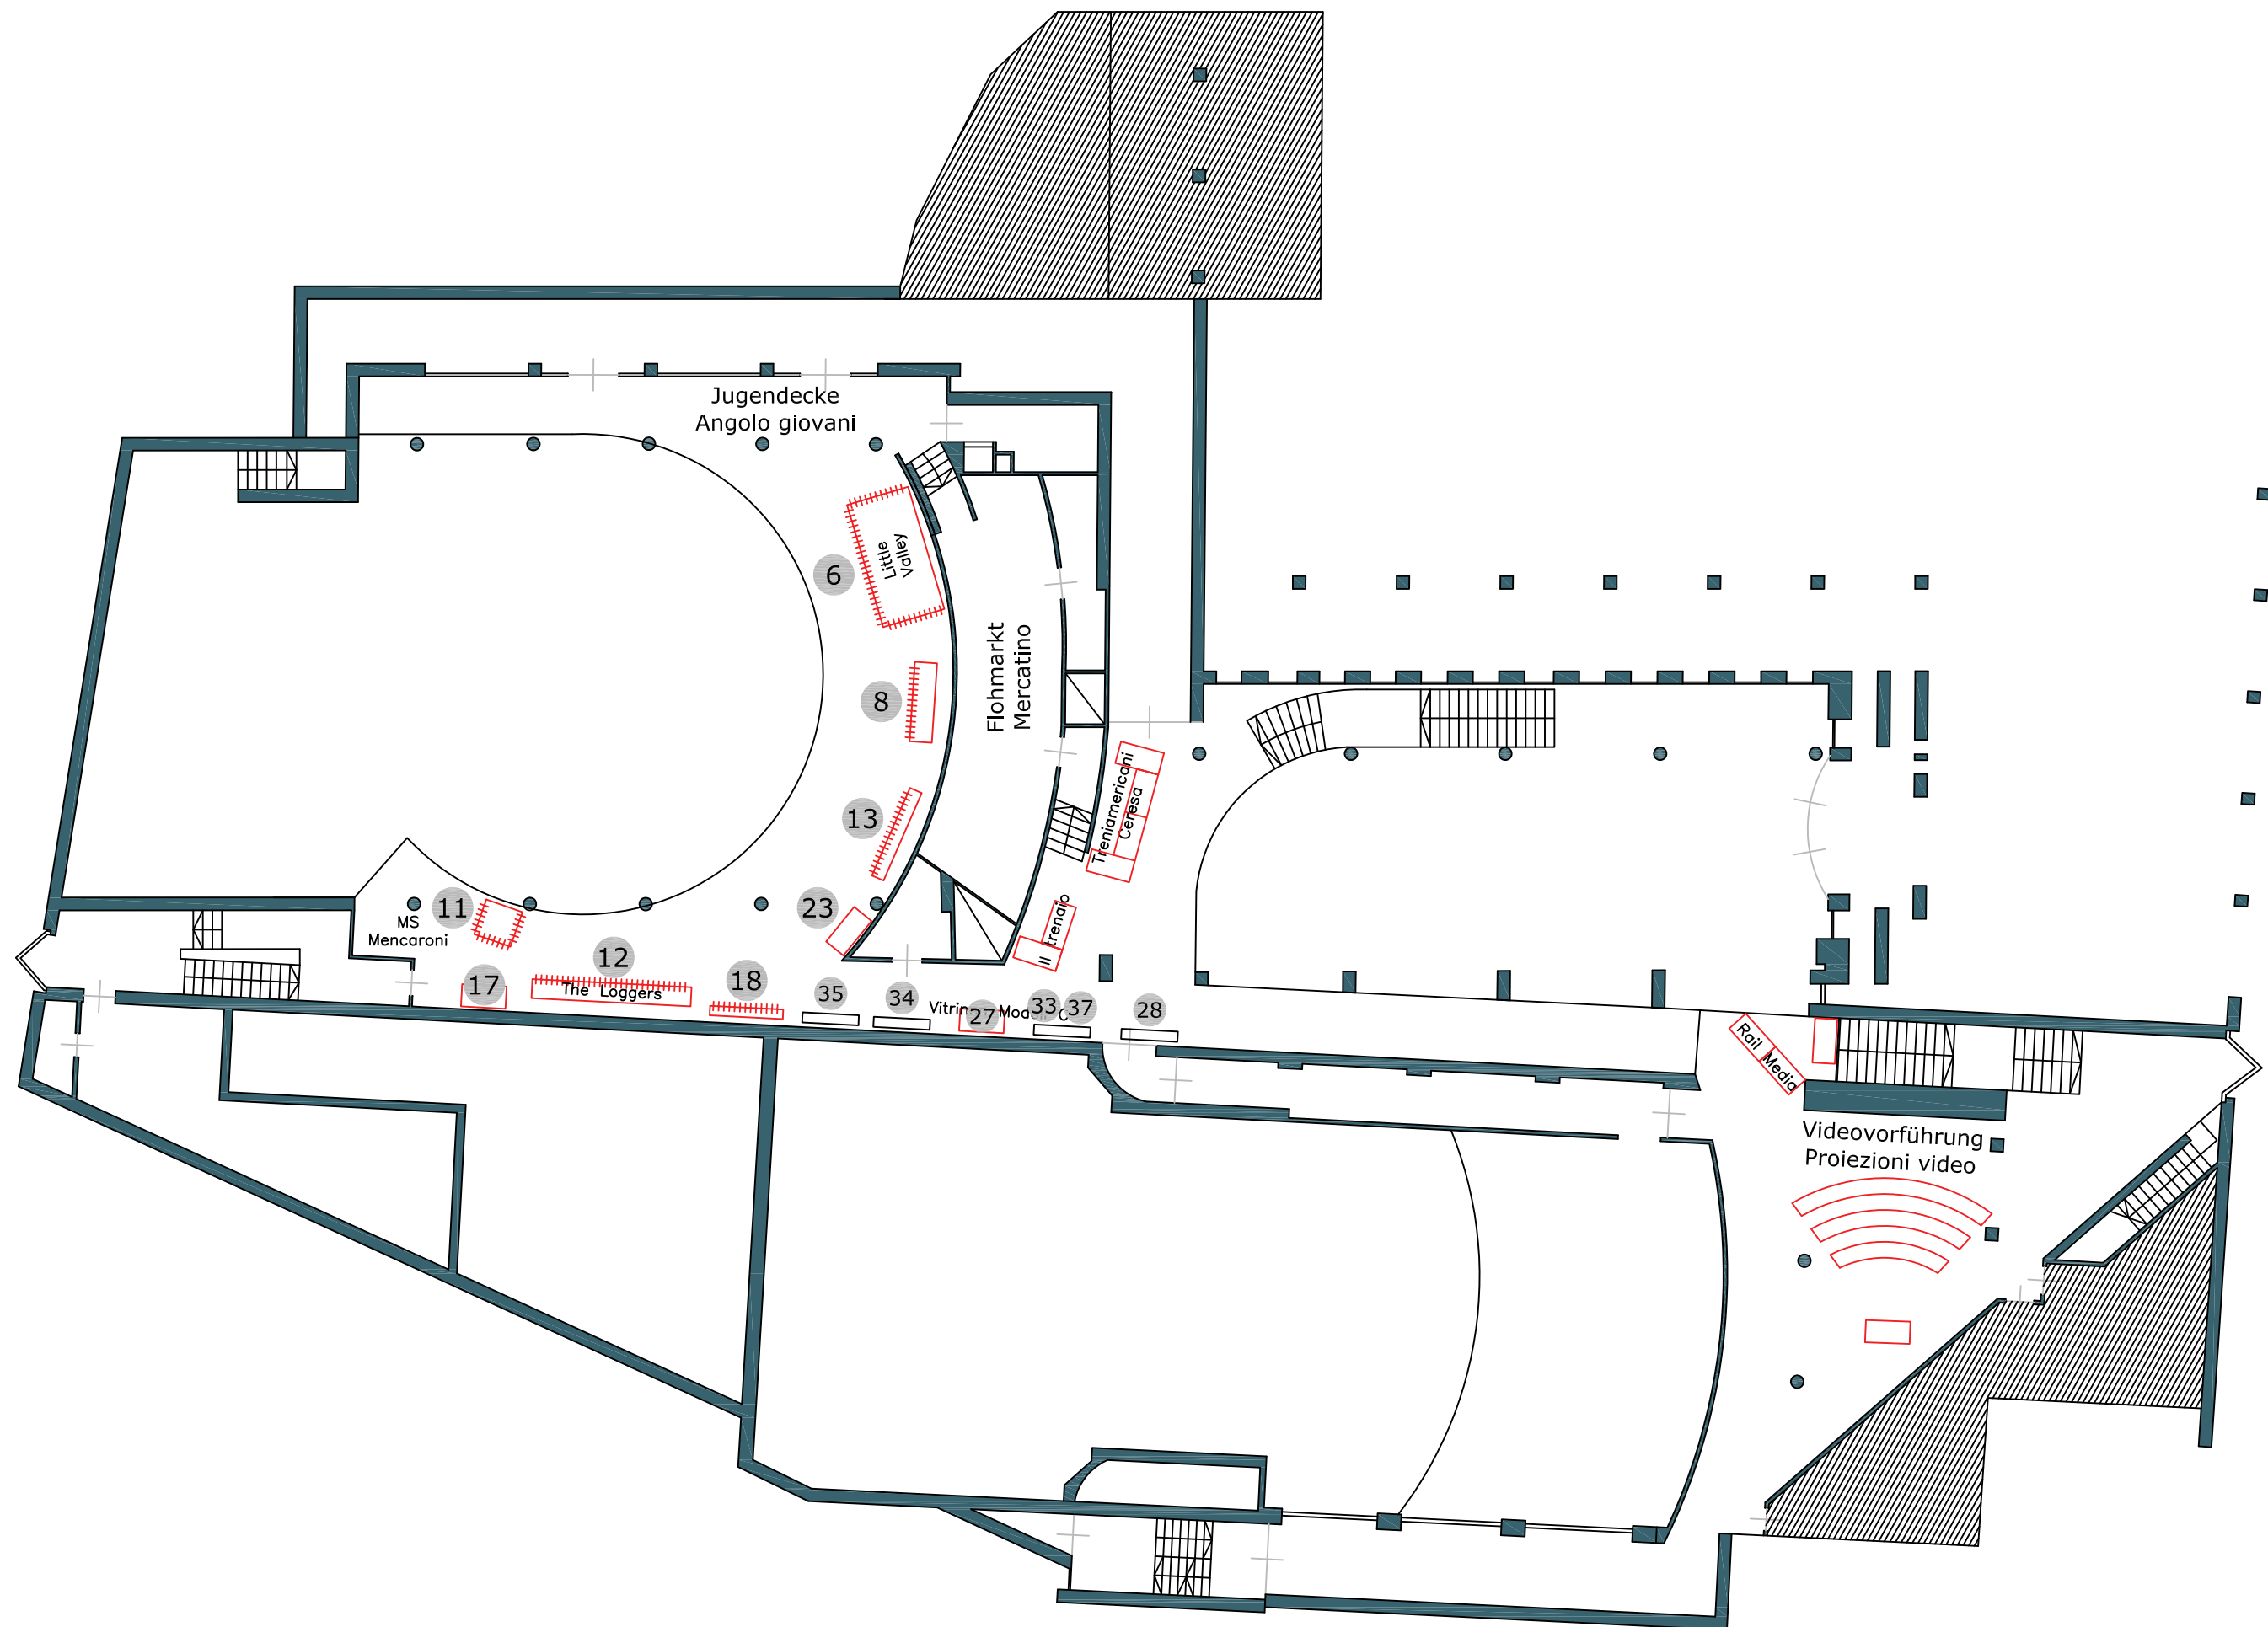

Kulturhaus Schlanders
Obergeschoss

American Trains 2014 - Liste Aussteller / lista espositori

	Nr	Beschreibung/descrizione	Name/nome	Ort/Città
Anlagen / plastici	1	Crawford Hill & Industries	Modelleisenbahnclub Schlanders	Schlanders/Silandro
	2	San Juan Mountain Railroad	Ernst Schuller	Kirchberg/Thening (A)
	3	City Limits	City Limits Team Stuttgart	Stuttgart/Stoccarda (D)
	4	Pocahontas Mining Co	Michael Fuchs/Jürgen Funck	Stuttgart/Stoccarda (D)
	5	Southwest Wawo Yard	Robert Wolf	Telfs (A)
	6	Little Valley	Arnold Girr	Schelklingen (D)
	7	N Scale RR to Las Vegas	Filippo Menegoi / Antonio Quaresima	Verona (I)
	8	Flaggstone West Yard	Jürgen Tuschick	Bad Homburg (D)
	9	Consolidated Nickel Mines Co.	Mario Alberto Scarati/Bice Luigia Carabelli	Mailand/Milano (I)
	10	Mr. Colomb Lumber	Loredano Colombo	Pavia (I)
	11	Albert Hill	Stefano Mencaroni	Arezzo (I)
	12	The Loggers	Massimo Peroni	Cremona (I)
	13	Cochabamba 1948 (Bolivien)	Alessandro Rusin	Triest/Trieste (I)
	14	American Railroads in the 50"	I Fontanili	Cavaraggio (I)
	15	Rails around the Bay	Alexander Lösch/Mathias Hellmann	Wannweil (DE)
	16	Clinchfield	Giorgio Calzoni	Bologna (I)

Dioramen / diorami	17	Monument Valley	Alberto Franchi / Stefano Mencaroni	Arezzo (I)
	18	LuCa's Yard	Alex Corsico	Pavia (I)
	19	Hossac Tunnel	Alberto Franchi / Stefano Mencaroni	Arezzo (I)
	20	Pampa Argentina	Davide Raseni	Triest/Trieste (I)
	21	Arizona Railroad Crossbucks	Alberto Franchi / Stefano Mencaroni	Arezzo (I)
	22	Dash 8-40B	Alberto Franchi	Toscana (I)
	23	Rocky Mountains	Alberto Franchi / Stefano Mencaroni	Arezzo (I)
	24	El Ferrocarril Crucero Alto	Davide Raseni	Triest/Trieste (I)
	25	Canadian Land	Alberto Franchi / Stefano Mencaroni	Arezzo (I)
	26	Narrow gauge in the hills	Bostjan Jarc	Slowenien (SLO)

Rollmaterial / materiale rotabile	27	West Side Lumber Shay Nr.15	Flavio Magaraggia/Andrea Bovolato	Valdagno (I)
	28	Denver / Rio Grande	Helmuth Fuchs	Schlanders/Silandro
	29	Union Pacific scale H0	Giuseppe Scardova	Verona (I)
	30	Lumber own construction	Claudio Zamboni	Pavia (I)
	31	Logging Trains	Erich Prenner	Schlanders/Silandro
	32	Union Pacific in N	Andreas Dissertori	Schlanders/Silandro
	33	Military Railway Service	Giuseppe Scardova	Verona (I)
	34	Canadian Pacific Rail	Giacomo Filippini	Pistoia (I)
	35	American Trains scale 0	Flavio Magaraggia	Valdagno (I)
	36	Caboose Rio Grande	Erich Prenner	Schlanders/Silandro
	37	American Steam scale 0	Giuseppe Scardova	Verona (I)
	38	Logging Cars	Erich Prenner	Schlanders/Silandro
	39	Box Cab Locomotive	Giacomo Filippini	Pistoia (I)
	40	Minieisenbahn Vorhof / minitreno	Mini Dampf Tirol	Barwies (A)